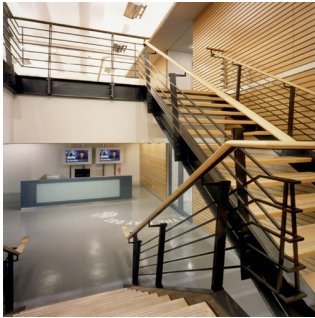

Precision Drafting LLC

Misc. Iron, Ornamental & Structural Steel Detailing, Field Measuring & Design Services

Comedy Central - Custom Stair