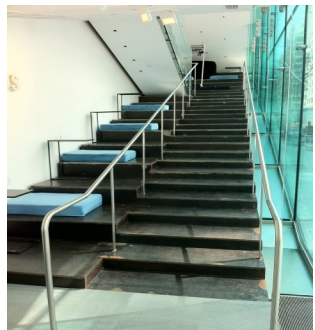

Lincoln Center - Custom Stair

Latest Company & Project News

- **World Trade Center - Tower 3** - We're currently working on the new World Trade Center Tower 3 in NYC. We detailed & field measured some of the misc iron package for this 70 story building. Items detailed are Mechanical Platform Framing (including Gratings, Railings), Vertical Subway Grating & Supports, Plenum & Ventilation Gratings & Framing, Elevator Sills, Seismic Clips and Various Access Platforms. The project so far has a total of 156 shop drawings.
- **43-25 Hunter St.** - Currently detailing and field measuring several thousand feet of Glass Guard Railings and Windscreens for a 50 story building in LIC NY. Also detailing and field measuring Custom Steel Canopy, Terrace & Balcony Dividers, Wire mesh Balcony Railings, Planter Boxes, Trellis & Countertop framing and Eco-Screen support framing at roof top enclosure. The project so far has a total of 157 shop drawings.
- **Hudson Yards** - Currently detailing misc iron package for a 50 story building in NYC. Items detailed so far are Cooling Tower Gratings, Cooling Tower Railings, Elevator Divider Beams, Elevator Hoist Beams, Roll Up Door Supports, Various Pipe Railings and Access Platform Framing. The project so far has a total of 126 shop drawings.
- **855 sixth Avenue** - Detailed misc iron package for a 43 story building in NYC. Items detailed were Concrete Stair Railings, Vanity Supports, Water Tank & Cooling Tower Dunnage Framing, Cooling Tower Catwalk, Seismic Clips, Service Entrance Canopy, Roll Up Door Supports, various ladders & gratings, Corner Guards and Wainscot Plates for service area. The project had a total of 125 shop drawings.

Precision Drafting LLC

357 Wildrose Avenue
Bergenfield, NJ 07621

Contact Edward Borg

Tel. & Fax (201) 501-0810 Cel (201) 923-9425

Email: EdBorg@PrecisionDraftingllc.com

<http://www.PrecisionDraftingllc.com>

Precision Drafting LLC

Misc. Iron, Ornamental & Structural Steel Detailing, Field Measuring & Design Services