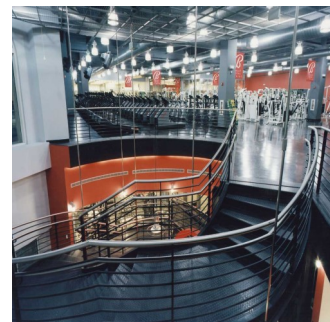

Bally Sport Club - Custom Stair